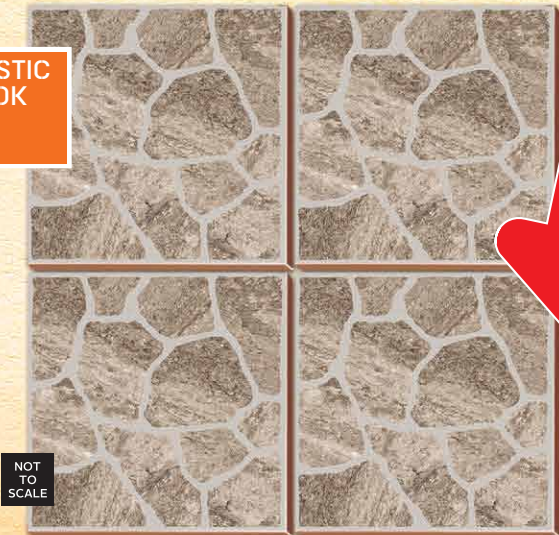

Remember our friendly staff are always here to help!

Pattern Tiles

1ST GRADE

RUSTIC LOOK

CTM PRICE
79⁹⁰
per m²
BIG BIG SAVER

Porfido Taupe
Box Price: 159.80 (2.00m²/box)
Size: 350x350mm
PG1SP0202800

NOT TO SCALE