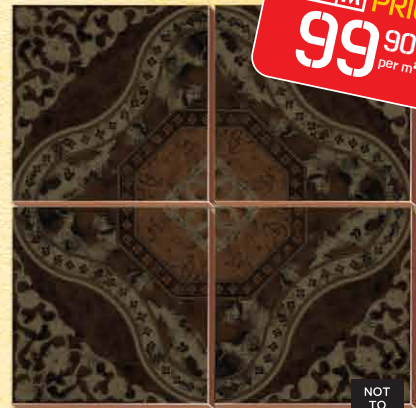

Royal Gold
Box Price: 199.90 (2.00m²/box)
Size: 500x500mm • FS1CR080501

NOT TO SCALE

CTM PRICE
149⁹⁰
per m²