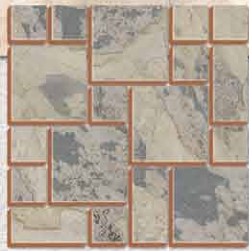

79⁹⁰
per sheet

Monsoon Mosaic

Size: 300x300mm
CFM0300PM0003