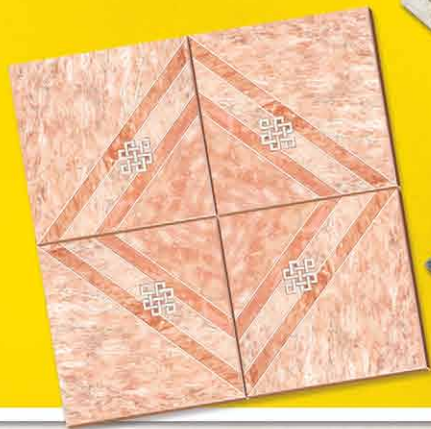

59⁹⁰ per m²

Echo Peach Floor
Size: 350x350mm • Box Price: 119.80
PG1CEC4100

349⁹⁰ per m²
Wall Cladding
Box Price: 174.95