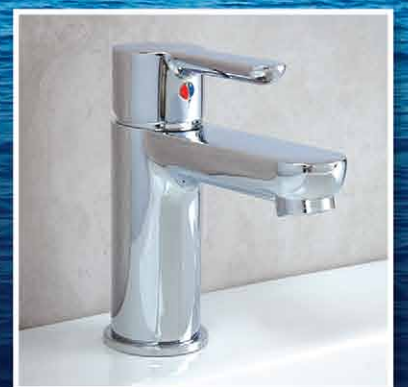

699⁹⁰ each

Murano Basin Mixer
Chrome • TVMU1740/CH