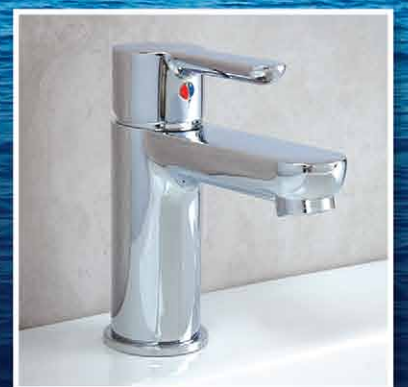

999⁹⁰ each

Vegas Shower Column
Use to upgrade your bath mixer or taps
Size: 900x110mm • TVSH9917/CH

NEW

1799⁹⁰ each

Shower Screen With Stabilising Arms
Size: 1200x1900mm • PRSHBP1200

BEST VALUE

4999⁹⁰ each

Monroe Freestanding Bath
Size: 1750x795mm • AQWHFS0016BCT

1199⁹⁰ each

Tutto Glass Basin
Wall-mounted pedestal
Size: 1000x560mm • PRGB810

TIVOLI TAPS

Life's more beautiful with Italian design

BIG BIG SAVER

599⁹⁰ each

Murano Bath/Shower Mixer
Chrome • TVMU1700/CH

699⁹⁰ each