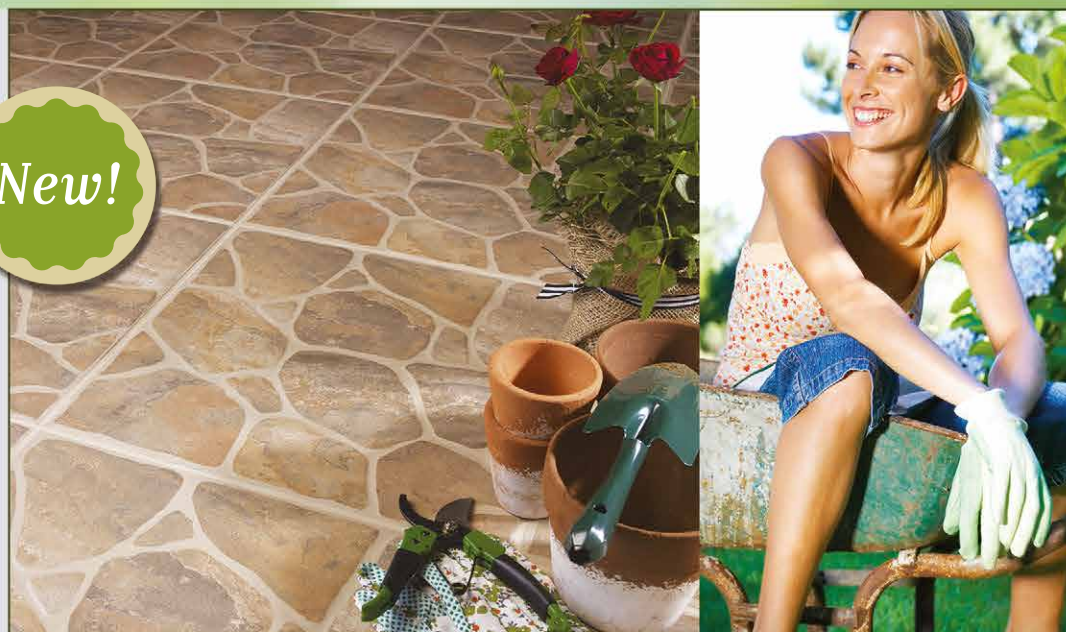

Tsitsikamma Border **39.90** each
 Size: 280x60mm • DEFA280CE0001

The latest trend!

Create that designer space you've always wanted.

Flaminia Sand **89.90** per m²
 Size: 430x430mm • Box Price: 216.10 • PG1UFL303718