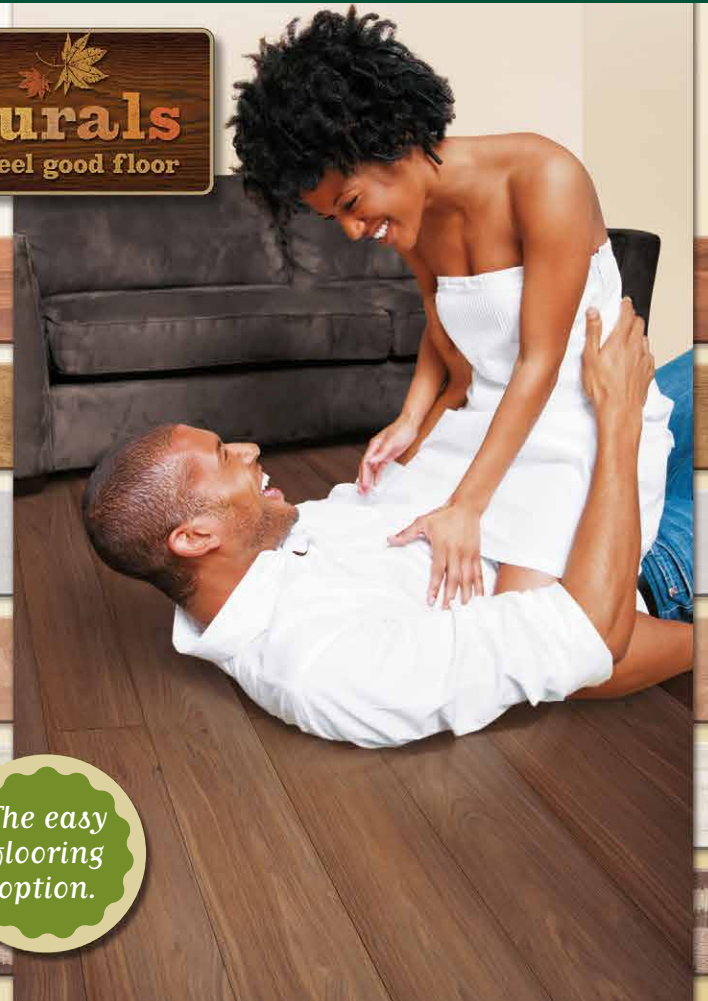

Silver Birch Dark

The easy flooring option.

Big savings. More style.

TIVOLI TAPS

Life's more beautiful with Italian design

BIG BIG SAVER

Murano Basin Mixer
999.90 each
TVMU1740/CH

Ranges to suit any taste.