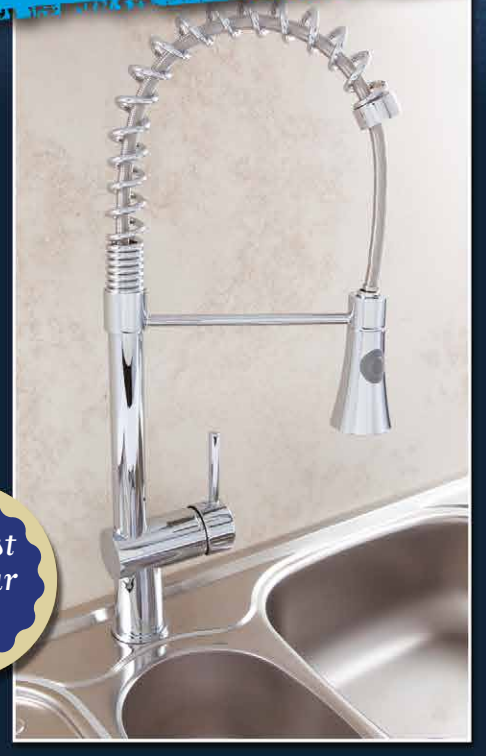

BIG BIG SAVER

Murano Basin Mixer
999.90 each
TVMU1740/CH

Ranges to suit any taste.

Murano Bath Shower Mixer
799.90 each
TVMU1700/CH

Orta Basin Mixer
999.90 each
TVOR3740/CH