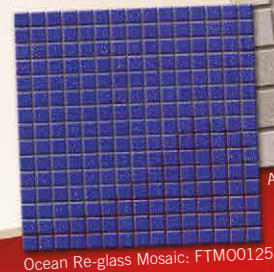

TIME FOR A FRESH START!

BIG BIG SAVER

Andorra Listello **9.90** each
Size: 300x23mm • FTLS0021

Was: 49.90

Gold Forest Mosaic **39.90** per sheet
Size: 327x327mm • FTM00127

Primrose Pearl Floor **59.90** per m²
Size: 350x350mm • Box Price: 119.80 • PG1APR200000

Primrose Pearl Wall **69.90** per m²
Size: 200x300mm • Box Price: 139.80 • WS1CPR20A2

Basico Blanco Mirror Cabinet **599.90** each
Size: 300x600mm • BSWC003WM

Bouquet White Toilet & Basin Set **1299.90** per set
XXWH10016

St. Marco Chrome Corner Entry Shower **1099.90** each
Size: 885x885mm • PRSHMCCE900

Big savings. More style.

Empire Fingers Listello **29.90** each
Size: 330x47mm • FTLS0007

Sorpresa Floor **54.90** per m²
Size: 350x350mm • Box Price: 109.80 • PG1USR200000

BIG BIG SAVER

Primrose Camel Wall **69.90** per m²
Size: 200x300mm • Box Price: 139.80 • WS1CPR30A2

Whistler Listello **9.90** each
Size: 300x23mm • FTLS0020

BIG BIG SAVER

Primrose Camel Floor **59.90** per m²
Size: 350x350mm • Box Price: 119.80 • PG1APR300000

White Coral F/F Set Including Thandi Bath **1799.90** per set
XXWHTC0001

BIG BIG SAVER

Oak Laminate **79.90** per m²
Size: 6mm • Box Price: 239.06 • EY204021

Mosaics From **17.90** per sheet

BIG BIG SAVER

Livorno Basin **499.90** each
BSBALI3044

Vegas Shower Column & Onyx Bath Mixer Combo **1699.90** per set
XXVEG0002