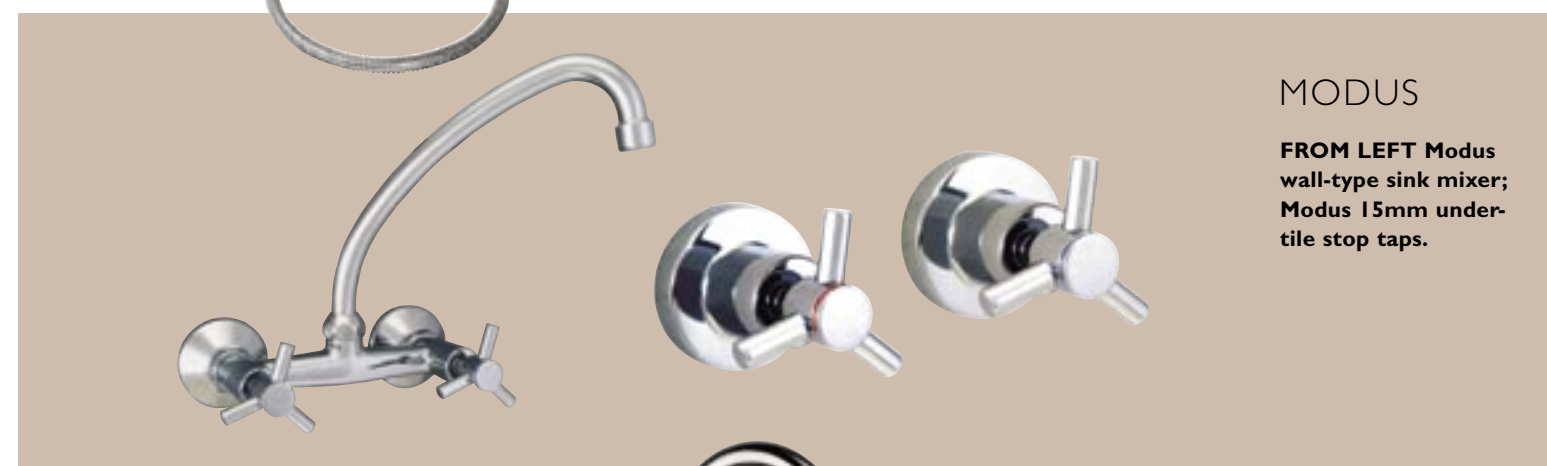

LEXUS

FROM LEFT Lexus wall-type bath mixer with hand shower; Lexus wall-type sink mixer; Lexus pillar-type sink mixer.

MODUS

FROM LEFT Modus wall-type sink mixer; Modus 15mm under-tile stop taps.

# POLISHED ITALIAN ACT

CREATE THE SOPHISTICATED BATHROOM OF YOUR DREAMS WITH TIVOLI TAPS FROM CTM

PROTEUS

FROM LEFT Proteus bath/ shower mixer; Proteus sink mixer with side handle; Proteus basin mixer with pop-up waste.

QUATTRO

Quattro wall-type bath mixer with hand shower; Quattro bath diverter/ mixer; Quattro basin mixer with pop-up waste.

When you are building or renovating your home, choose quality Italian fittings that will be sought-after features when you decide to sell your property. In a kitchen or bathroom – spaces that can greatly influence the value of your home – taps are a noticeable feature.

Tivoli Taps offers quality products at affordable prices that are guaranteed for 10 years. The Lexus, Modus (available exclusively from CTM), Proteus and Quattro designs come in finishes that range from chrome to brushed nickel. And, with various water-flow options and styles ranging from conventional pillar taps and mixers to single-lever options, there is a style to suit all tastes.